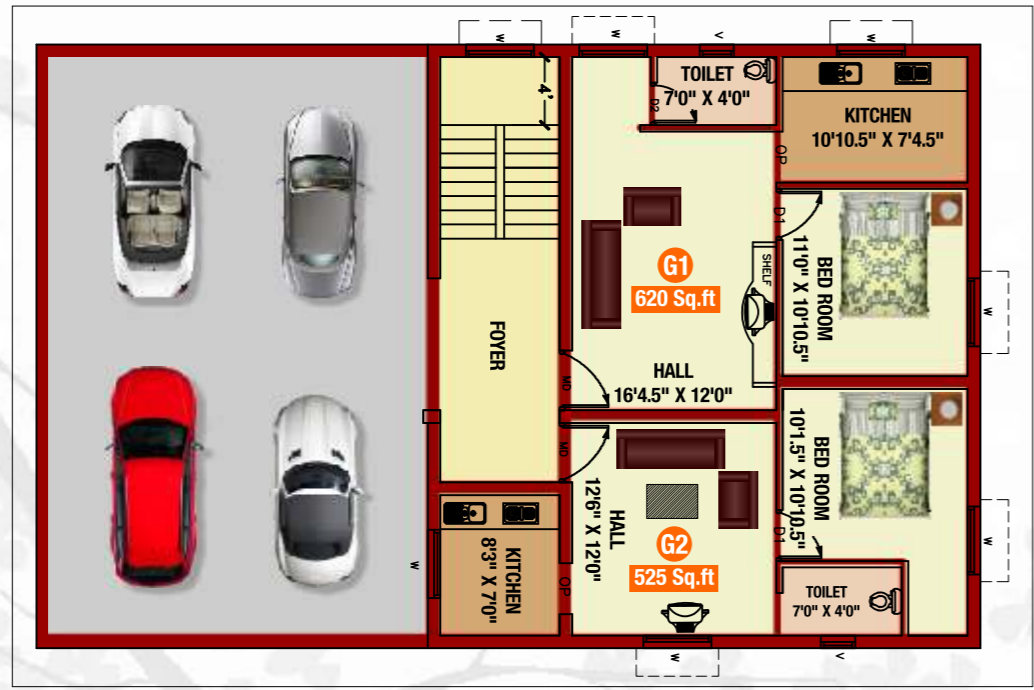

Location Map

Proudly Presents

Cherry Tree

@ Iyyappathangal (Opp. to Iyyappathangal Bus Terminal)

1 & 2 BHK Apartment

MS Foundations Private Limited

#554, II & III Floors, IOB Building, Kundrathur Main Road, Kumananchavadi, Chennai – 600056. Phone : 98401 37555

Block A & B Typical Floor Plan

Block C & D Typical Floor Plan